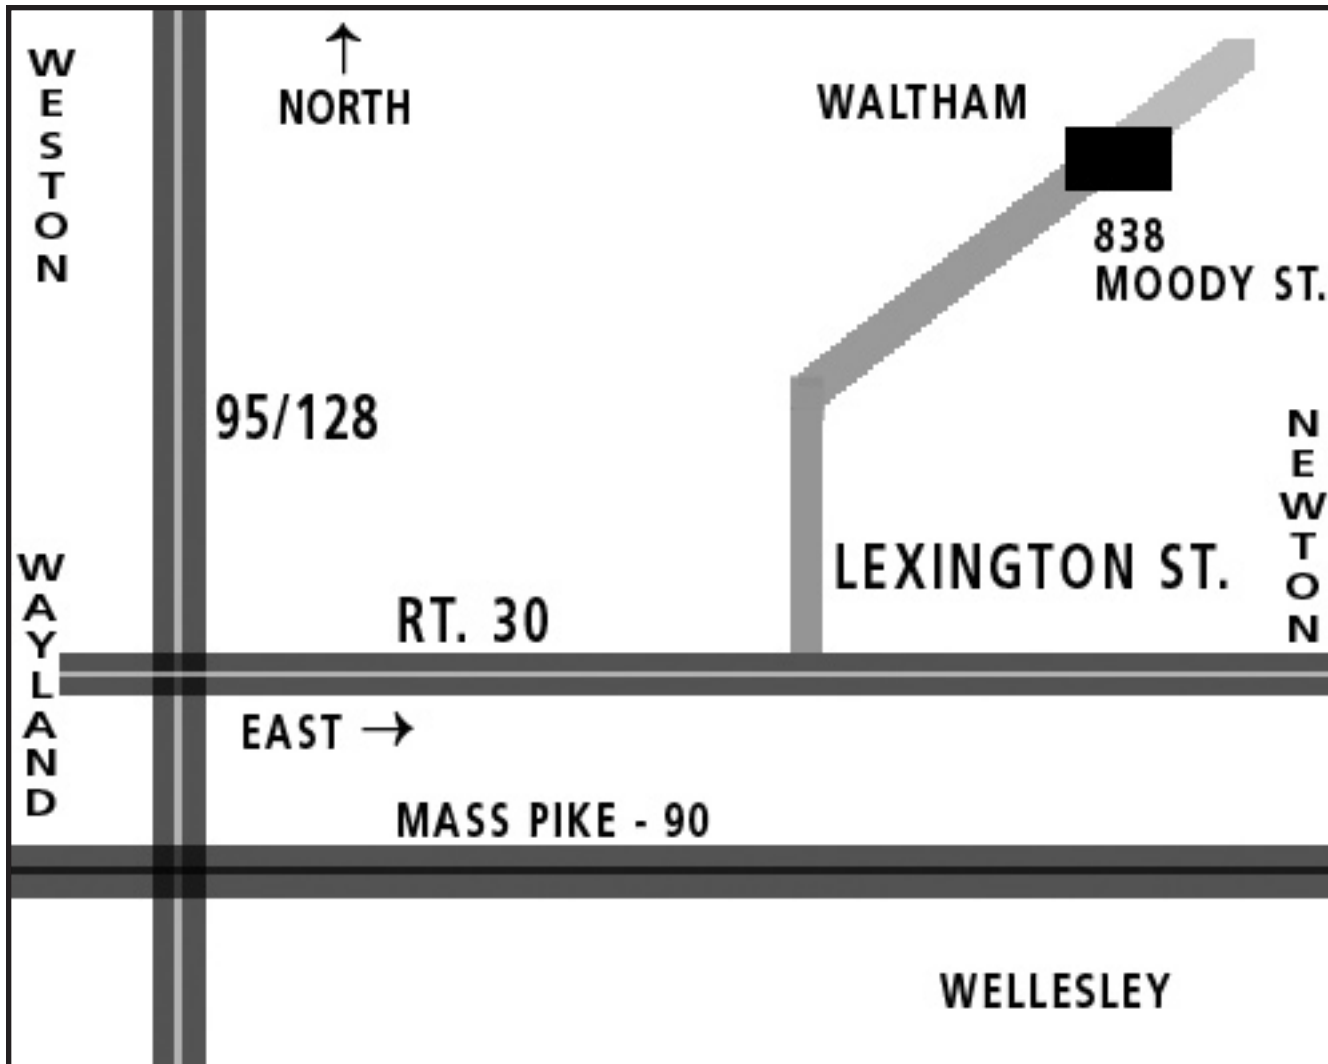

### Directions to Our Shop:

We are conveniently located at 838 Moody Street in Waltham,  
just 2 miles from the intersection of Route 30, the Mass. Turnpike(90) & 95(128).

From the intersection of the Mass. Turnpike, Route 95(128) and Route 30.  
Follow 30 East approx. 8/10ths of a mile to the 5th traffic light  
and turn left onto Lexington St.

At approximately .9 miles Lexington becomes Moody Street.

European Auto Solutions will be on your right at 838 Moody Street.

Phone: 781-642-0667